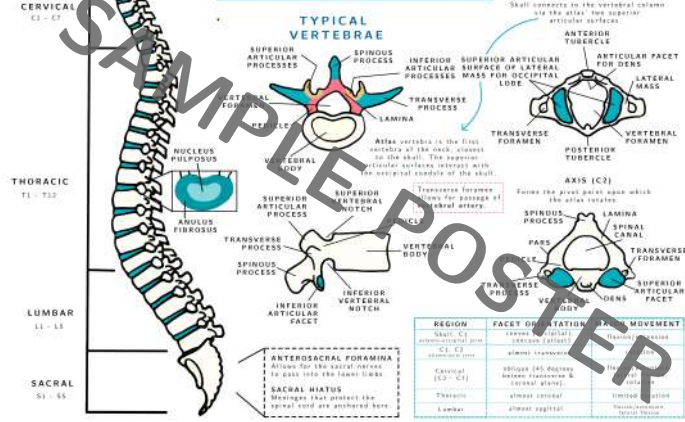

ANAT20006 POSTER PACK

THORACIC WALLS & DIAPHRAGM

VERTEBRAL COLUMN SKELETAL STRUCTURE

PELVIC GIRDLER LOWER LIMB

UPPER LIMB

UPPER LIMB NEUROVASCULAR STRUCTURE

UPPER LIMB MUSCULATURE