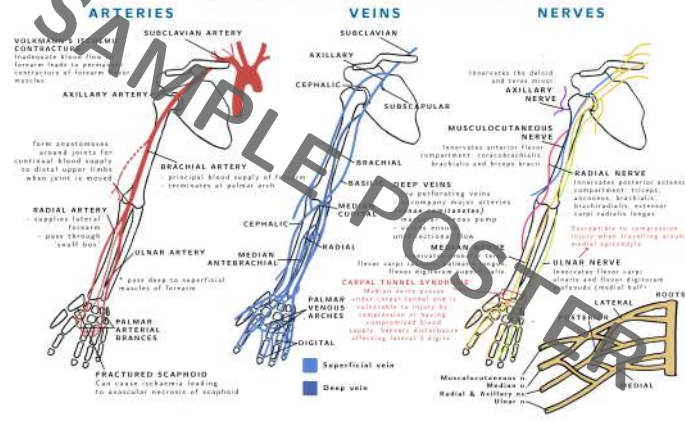

ANAT20006 POSTER PACK

THORACIC WALLS & DIAPHRAGM

VERTEBRAL COLUMN SKELETAL STRUCTURE

PELVIC GIRDLER LOWER LIMB

UPPER LIMB

UPPER LIMB NEUROVASCULAR STRUCTURE

UPPER LIMB MUSCULATURE