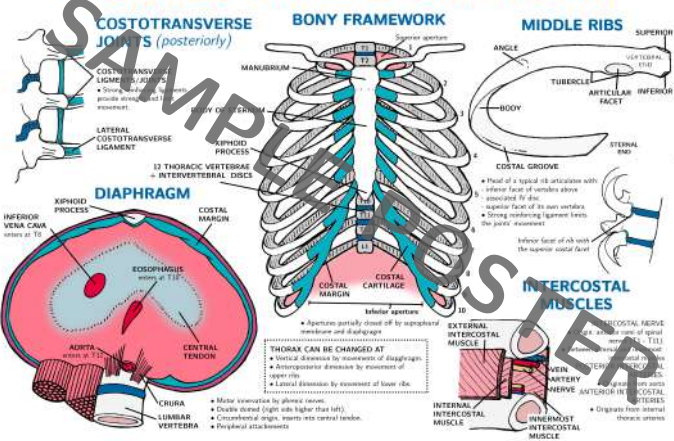

ANAT20006 POSTER PACK

THORACIC WALLS & DIAPHRAGM

VERTEBRAL COLUMN SKELETAL STRUCTURE

PELVIC GIRDLER LOWER LIMB

UPPER LIMB

UPPER LIMB NEUROVASCULAR STRUCTURE

UPPER LIMB MUSCULATURE