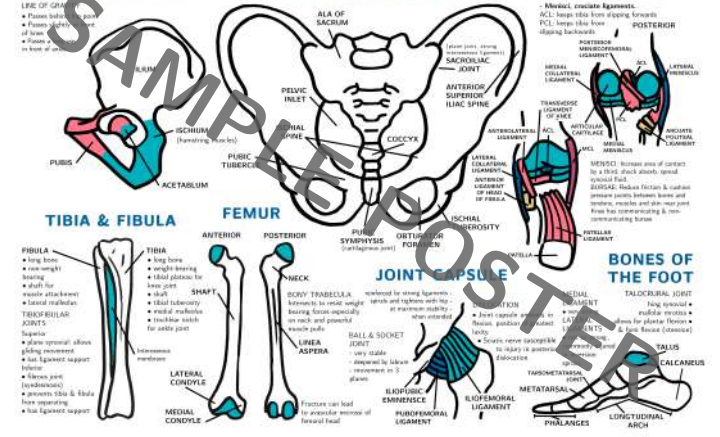

ANAT20006 POSTER PACK

THORACIC WALLS & DIAPHRAGM

VERTEBRAL COLUMN SKELETAL STRUCTURE

PELVIC GIRDLER LOWER LIMB

UPPER LIMB

UPPER LIMB NEUROVASCULAR STRUCTURE

UPPER LIMB MUSCULATURE